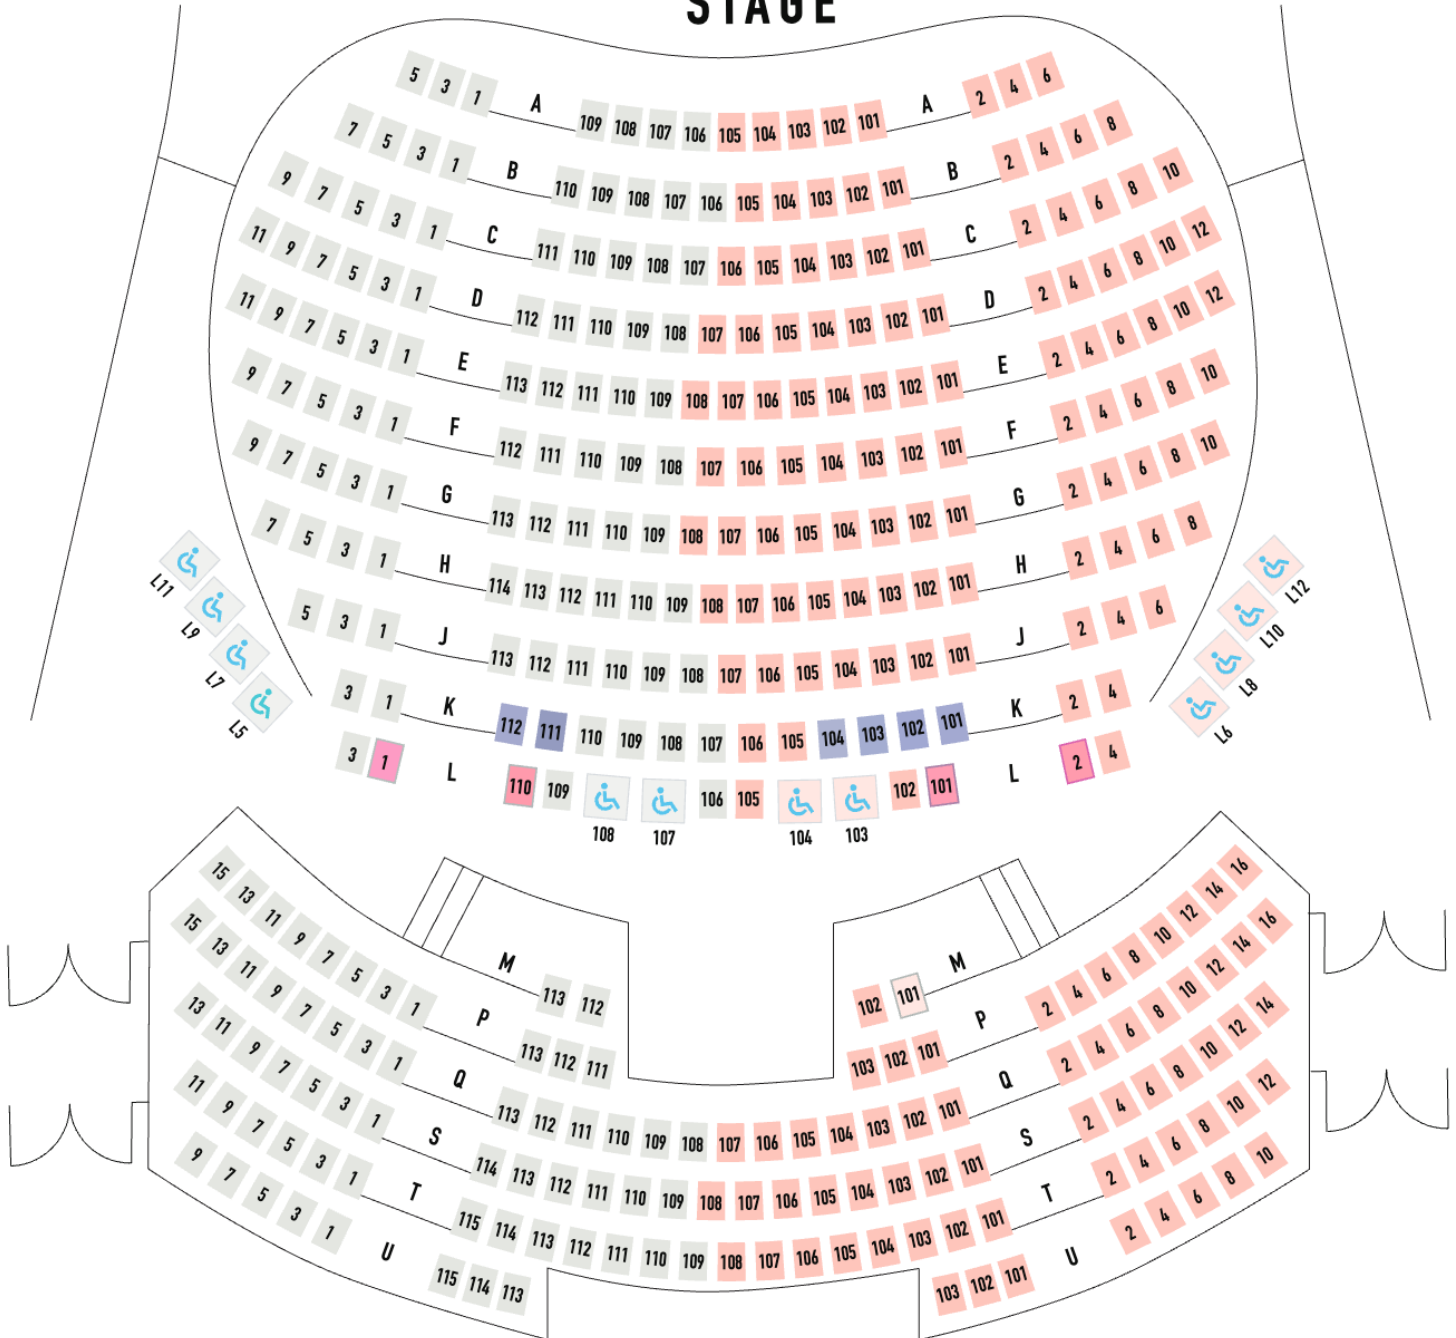

THE RESER

PORTLAND
PIANO
INTERNATIONAL

2023-24 Season Tuesdays

Keyboard
Non-Key-board

Reser Hold
Transfer Seat
Wheelchair Accessible

STAGE

HOUSE LEFT

DOOR #1
ELEVATOR
GALLERY

HOUSE RIGHT

DOOR #2
RESTROOMS
WATER